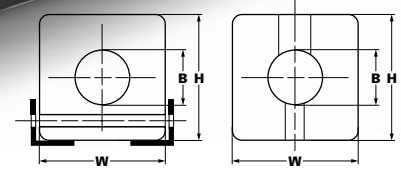

300 SERIES

RECTANGULAR / O-BORE

Mounted vertically or horizontally to provide good protection to docks and vessels. Typical mounting is in a channel with through hole across the base of fender. Offered in three EPDM colors: black, non-marking grey and white.

CODE NO.	DURAMAX® PART NO.	HEIGHT (H)	WIDTH (W)	BORE (B)	WT./FT.	LENGTH UP TO*
DB-302	802030201	2"	4"	SOLID	4.2 LBS.	60 FT.
DB-303	802030301	3 1/2"	4 1/2"	1"	7.7 LBS.	60 FT.
DB-304	802030401	5"	5"	2 1/2"	10.3 LBS.	20 FT.
DB-305	802030501	5"	6 1/2"	2 1/2"	14.4 LBS.	20 FT.
DB-305A	802030511	5 1/2"	6"	2 1/2"	14.7 LBS.	20 FT.
DB-306	802030601	6"	6 1/2"	2 1/2"	17.8 LBS.	20 FT.
DB-306A	802030611	6"	6"	2 7/8"	15.4 LBS.	20 FT.
DB-306B	802030621	6"	7"	2 1/2"	19.4 LBS.	20 FT.
DB-307	802030701	7"	10"	3"	33 LBS.	20 FT.
DB-307A	802030711	7"	10"	3 1/2"	31.6 LBS.	20 FT.
DB-308	802030801	8"	8"	3"	29.8 LBS.	20 FT.
DB-309	802030901	8"	10"	3"	38.2 LBS.	20 FT.
DB-309A	802030911	9"	10"	SOLID	47.1 LBS.	20 FT.
DB-310	802031001	10"	10"	4"	45.4 LBS.	20 FT.
DB-311	802031101	10"	12"	4"	55.9 LBS.	20 FT.
DB-312	802031201	12"	12"	5"	64.7 LBS.	20 FT.
DB-313	802031301	12"	12"	4"	68.4 LBS.	20 FT.
DB-314	802031401	14"	14"	6"	87.5 LBS.	20 FT.

*Max. length for white and grey are 20 FT.